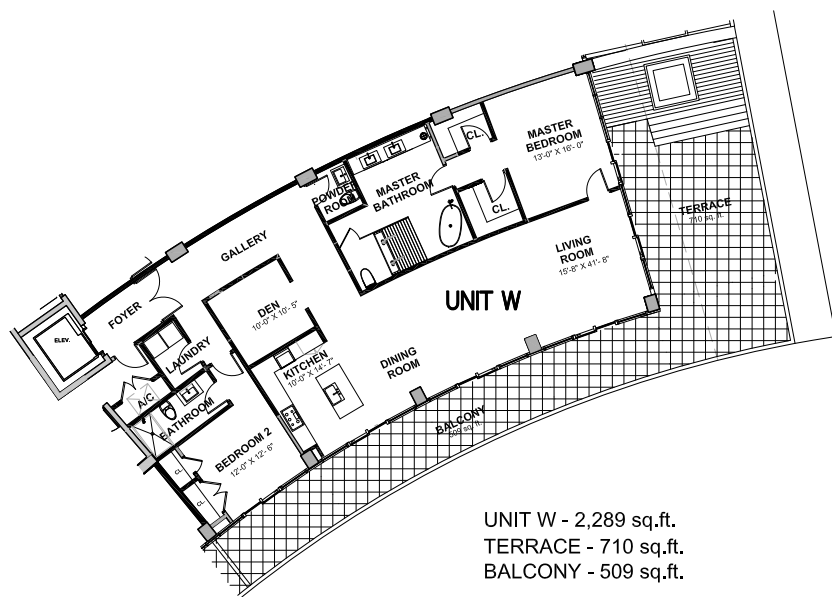

FAIRWINDS
Ft. Lauderdale, Florida

GRAPHIC SCALE:

NORTH TOWER
UNIT PLAN - UNIT W_FLOOR 11
SCALE: 1/16" = 1'-0"

13006